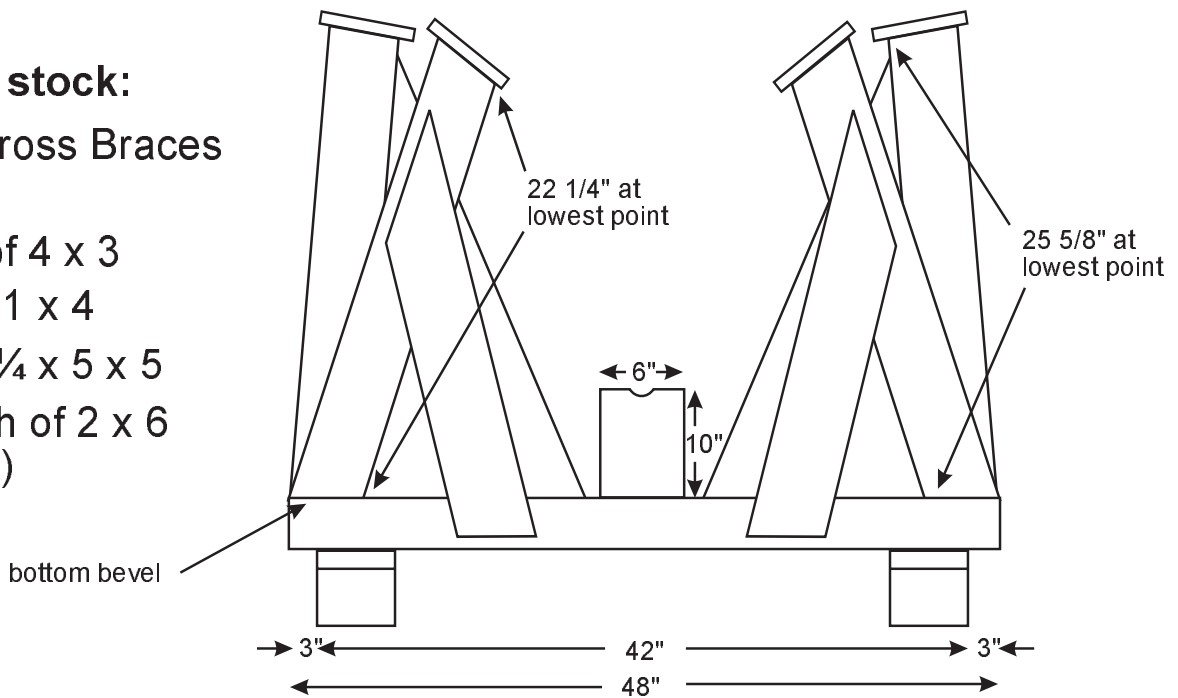

Bulls Eye Cradle

not drawn to scale

Required stock:

Skids & Cross Braces
of 4 x 6

Uprights of 4 x 3

Braces of 1 x 4

Pads of 1 1/4 x 5 x 5

Bow Notch of 2 x 6
(fit to boat)

as viewed from the bow