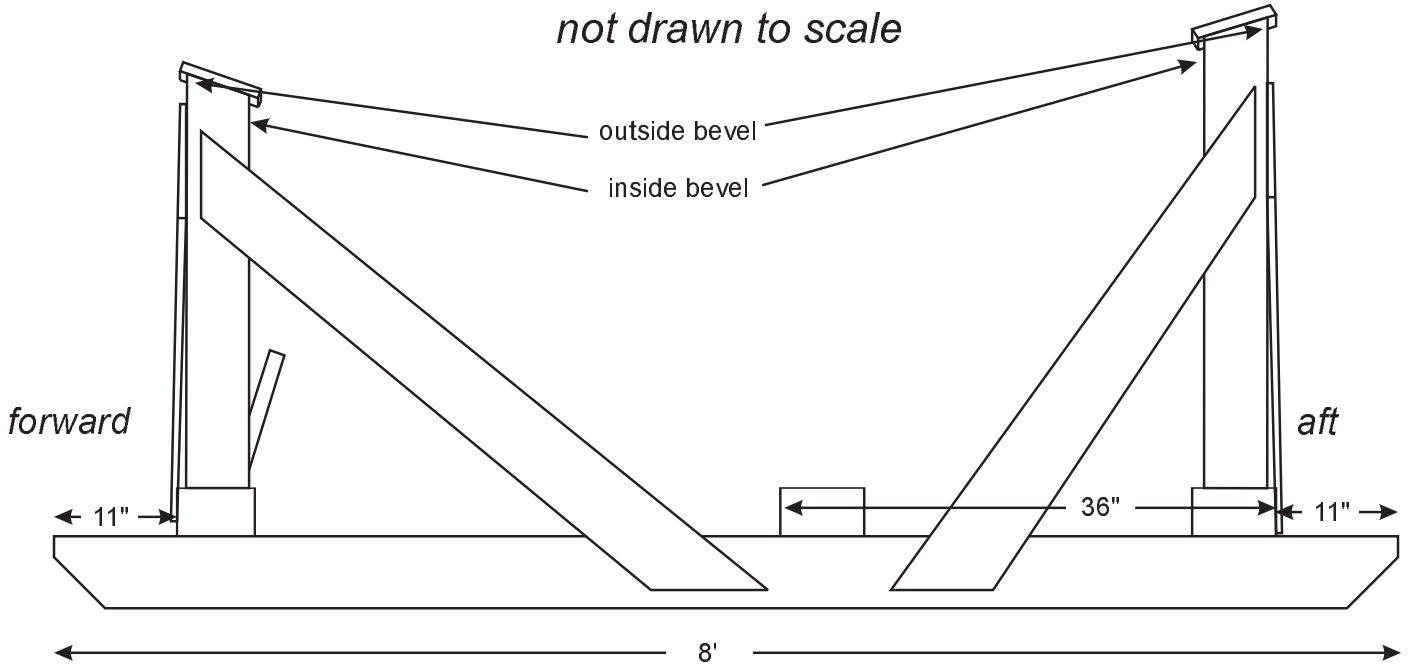

Bulls Eye Cradle

not drawn to scale

Required stock:

Skids & Cross Braces
of 4 x 6

Uprights of 4 x 3

Braces of 1 x 4

Pads of 1 1/4 x 5 x 5

Bow Notch of 2 x 6
(fit to boat)

as viewed from the bow